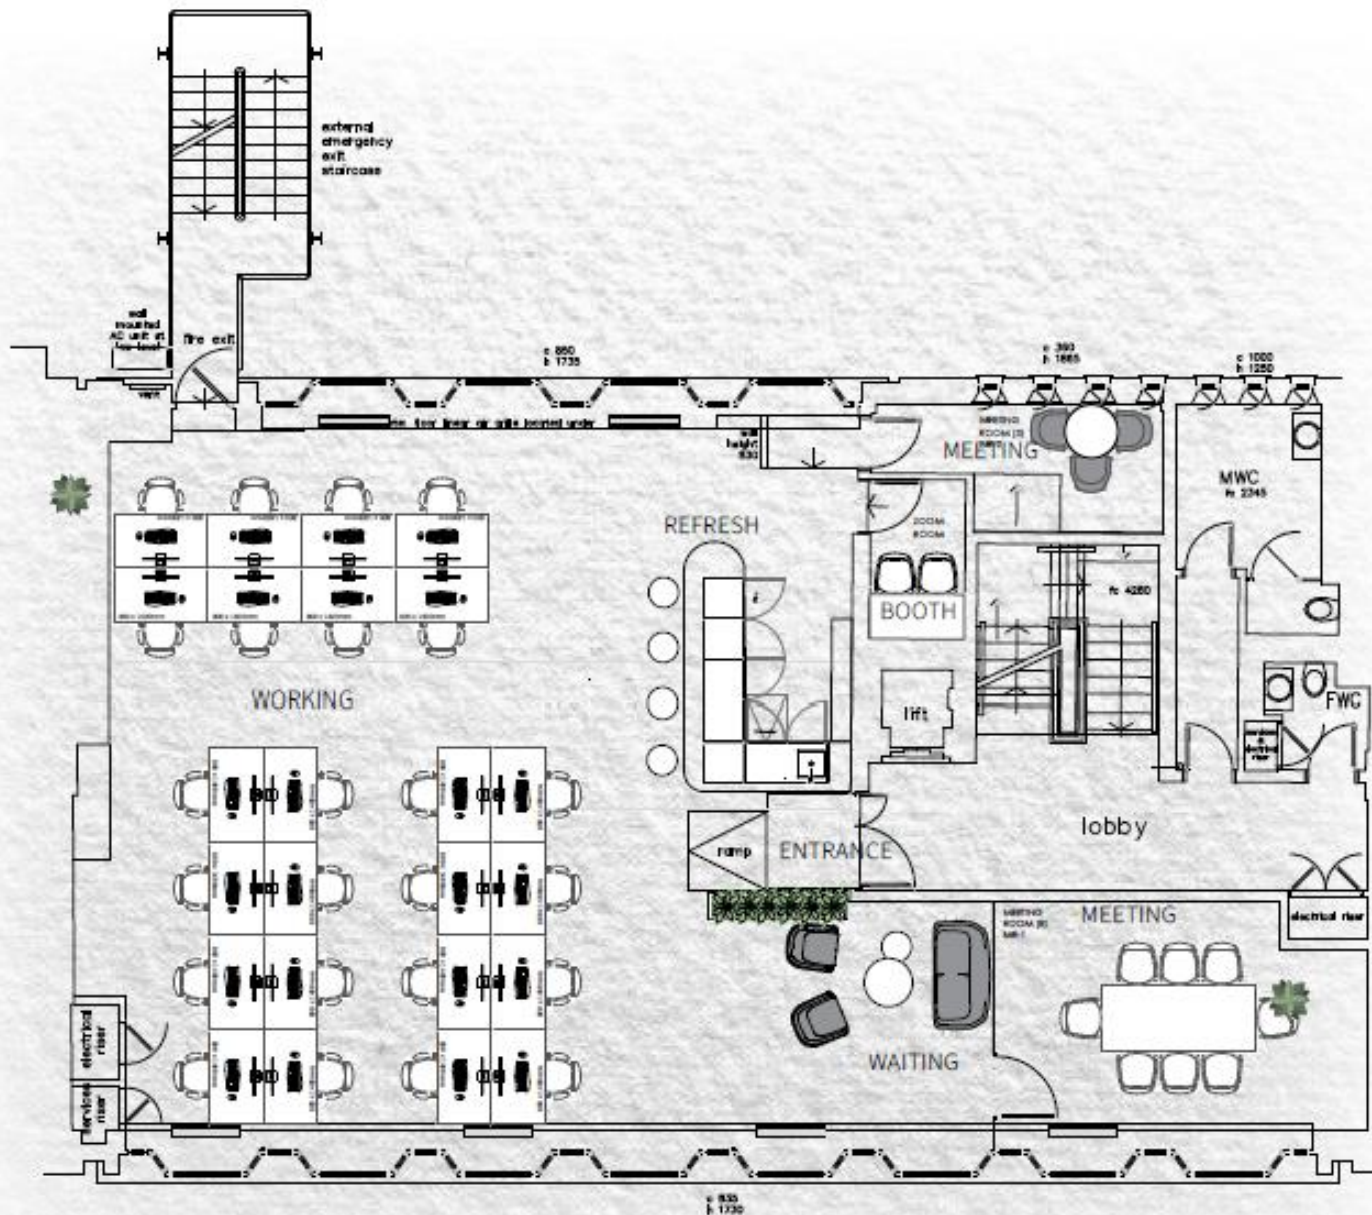

## 16-18 Hatton Garden

2<sup>nd</sup> floor (1,700 sq ft)

24x desks

1x 8 person meeting room

1x 3 person meeting room

1x zoom room

HATTON  
GARDEN