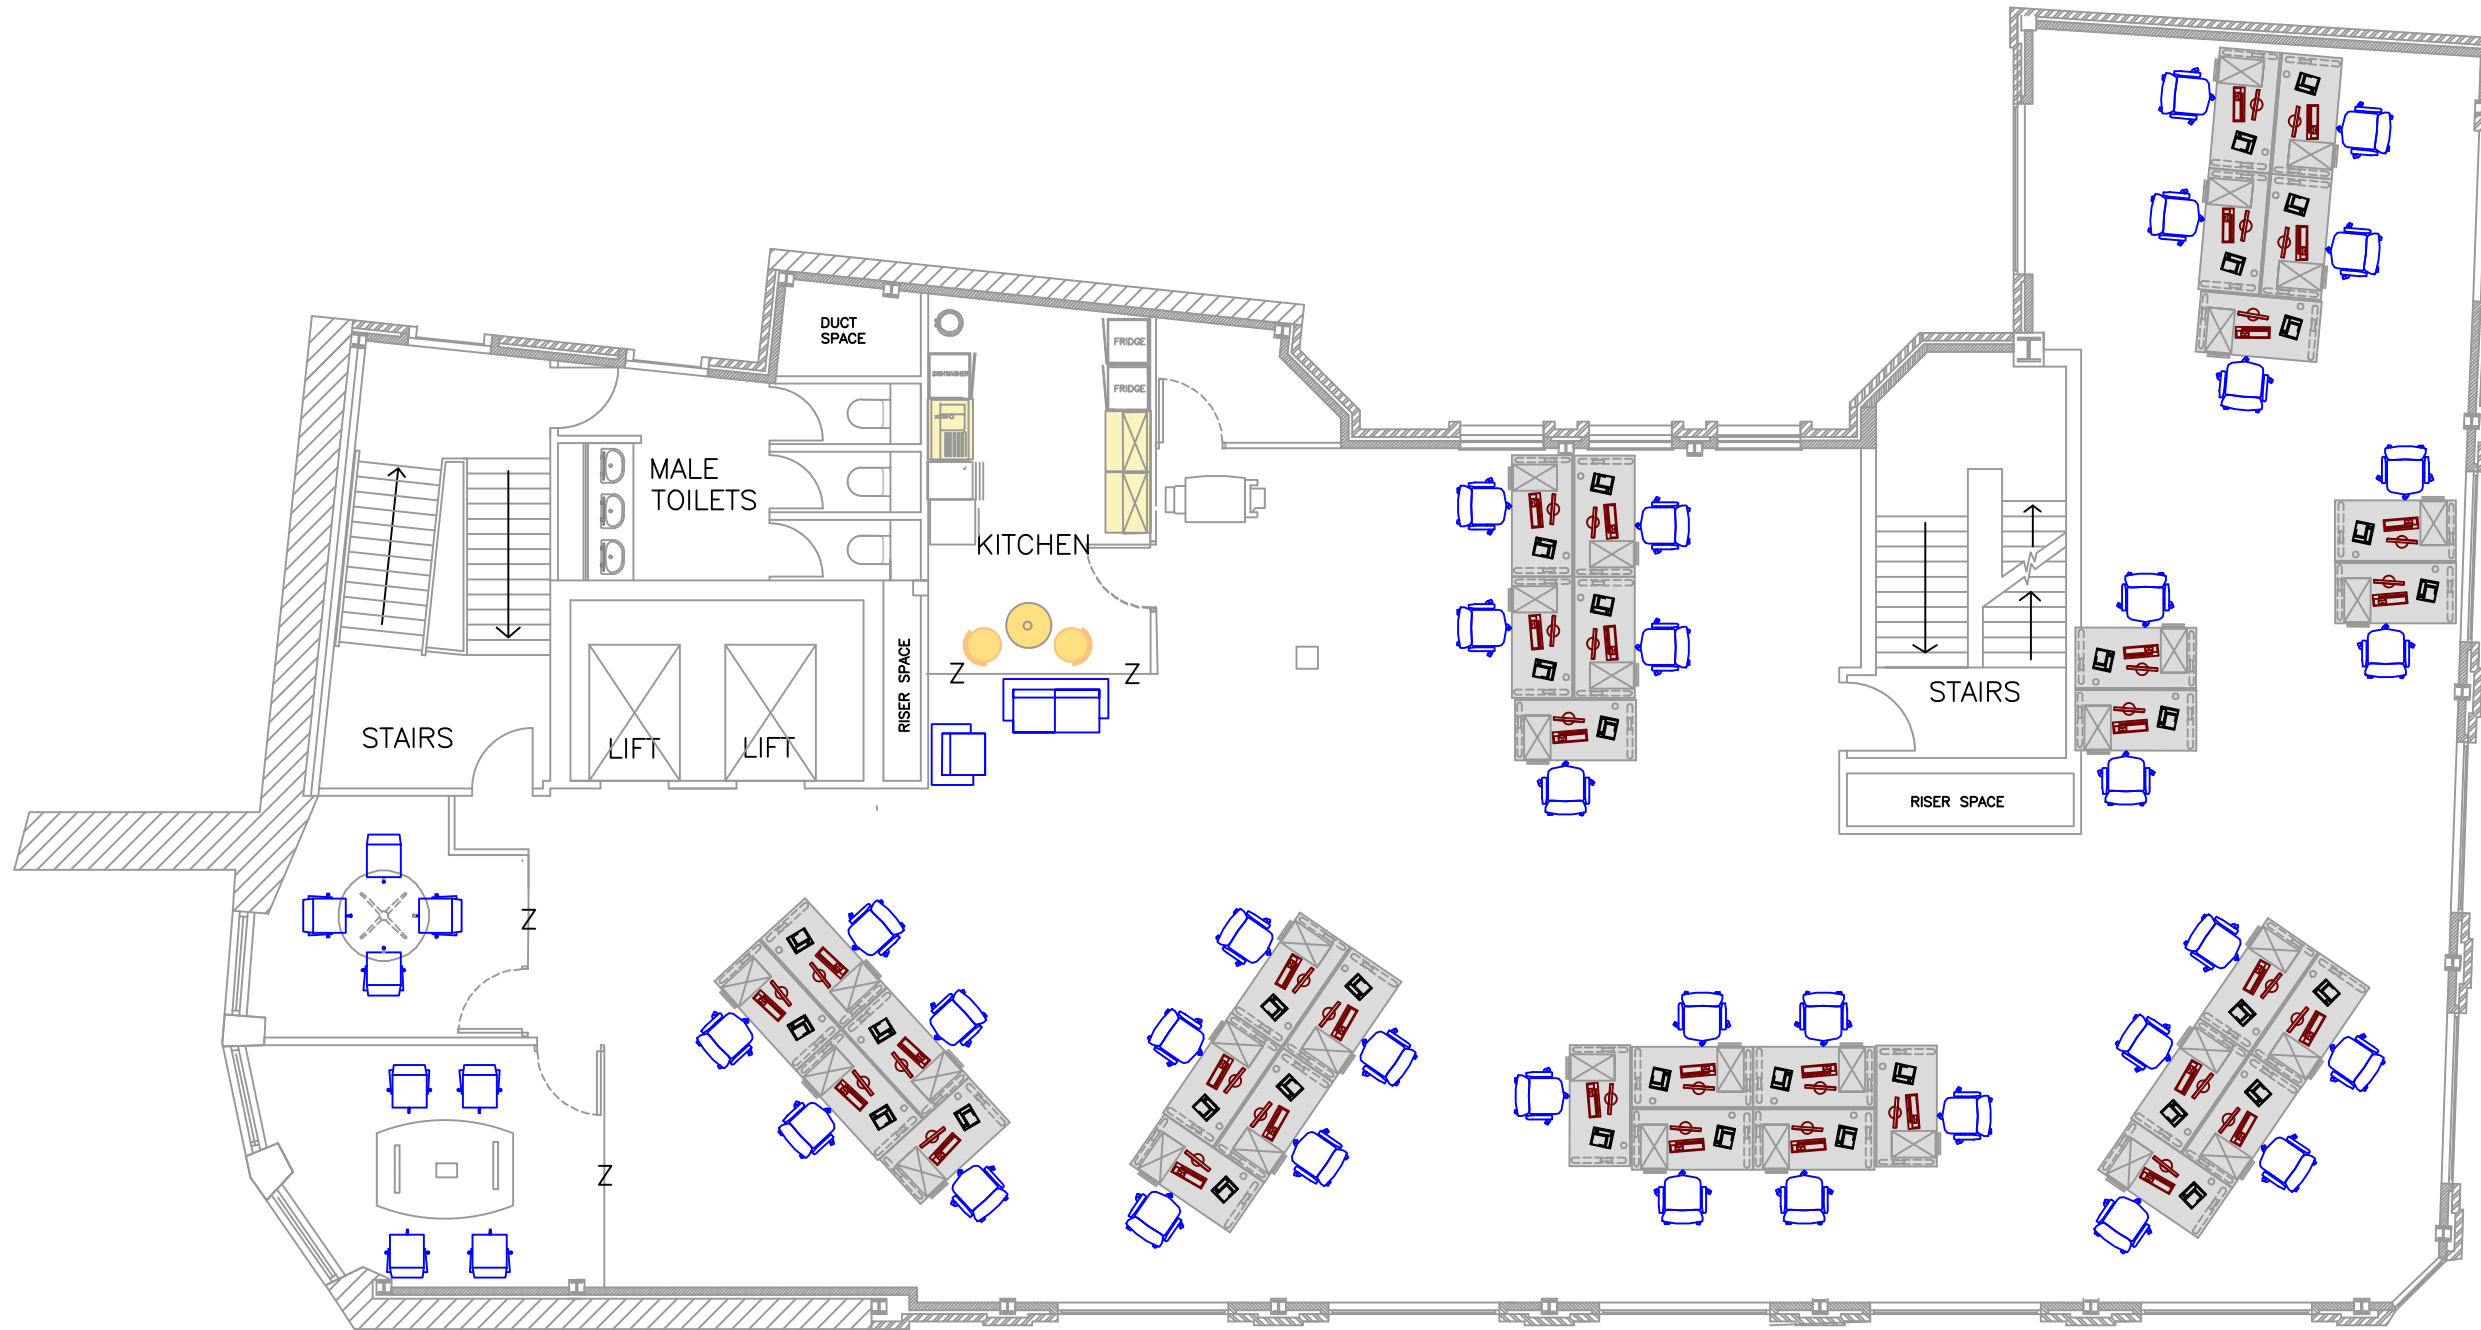

london office design

CLIENT:

W78

PROJECT TITLE:

Pountney Hill House
6 Laurence Pountney Hill
EC4R 0BL

DRAWING TITLE

1st Floor

STATUS AND
DRAWING NO

Draft

TN-1-17-03-21

SCALE:

1:100

REVISIONS: